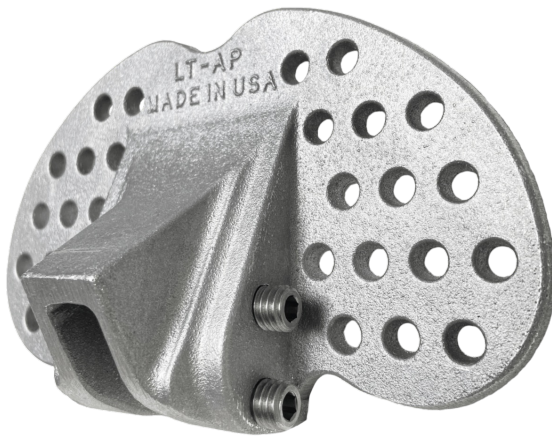

## **News & Tips**

Lifetime Tool® is pleased to announce several new stocking distributors for the month of October:

- Elite Roofing Supply - Colorado Springs, CO
- Universal Supply - Millsboro, DE
- ABC Supply - Centreville, MD
- ABC Supply - Port Orchard, WA
- ABC Supply - Sparks, NV

## **Lifetime Tool® is introducing an Architectural Profile Snow Guard!**

Good news! The wait is almost over.. Lifetime Tool® & Building Products is coming out with an Architectural Profile Snow Guard to accommodate architectural panels and snap lock roofing systems!

The LT-AP400/500 will be available later this year. This piece has been highly anticipated in the field. Our customers have voiced a need for a larger gauge snow guard that is made in the USA, much like our LT200/LT300. Featuring the same technology, the LT-AP400/500 will also be made of Almag 35 with stainless steel set