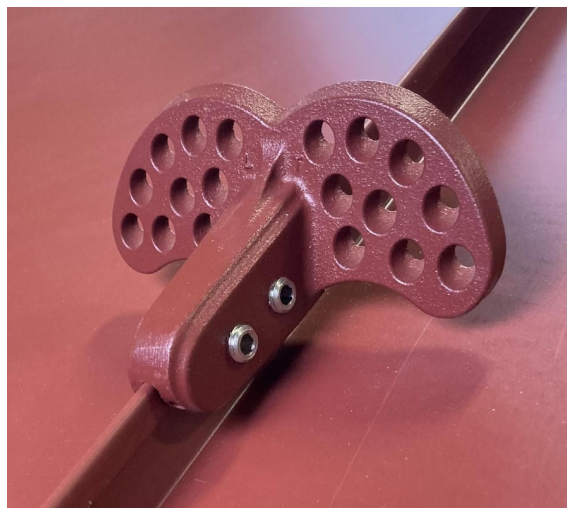

Mueller
Distributors Since 1875
Roofing * Siding * Windows

ABC
Supply Co. inc.

Visit our YouTube Channel

WINTER IS HERE

WINTER has arrived, so don't forget to buy our patented **LT SQUARE LOCK™ SNOW GUARDS** with angled set screws for ease of installation on your double lock standing seam or the **AP SNOW GUARDS** for architectural profiles up to 0.5 in. Both are made of Almag 35, a pure certified aircraft alloy offering superior strength and lasting durability. Available in Mill finish or factory applied and warrantied Kynar® finish (10 colors). Made in USA.

SQUARE LOCK™ SNOW GUARDS

AP SNOW GUARDS

Lifetime Tool® is pleased to announce new stocking distributors for the month of December, click on the distributors name below:

- [ABC Supply #1128 - Havre De Grace, MD](#)
- [ABC Supply #119 - Shreveport, LA](#)