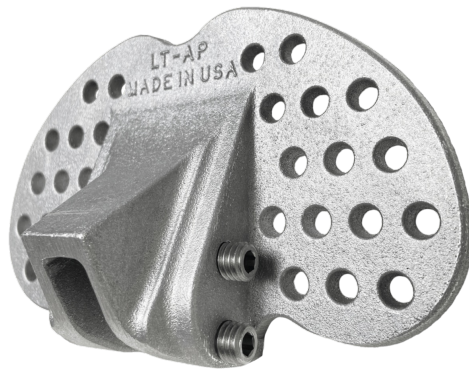

Mueller
Distributors Since 1875
Roofing * Siding * Windows

ABC
Supply Co. inc.

Visit our YouTube Channel

WINTER IS HERE

WINTER has arrived, so don't forget to buy our patented **LT SQUARE LOCK™ SNOW GUARDS** with angled set screws for ease of installation on your double lock standing seam or the **AP SNOW GUARDS** for architectural profiles up to 0.5 in. Both are made of Almag 35, a pure certified aircraft alloy offering superior strength and lasting durability. Available in Mill finish or factory applied and warrantied Kynar® finish (10 colors). Made in USA.

SQUARE LOCK™ SNOW GUARDS

AP SNOW GUARDS

Lifetime Tool® is pleased to announce new stocking distributors for the month of December, click on the distributors name below:

- [ABC Supply #1128 - Havre De Grace, MD](#)
- [ABC Supply #119 - Shreveport, LA](#)