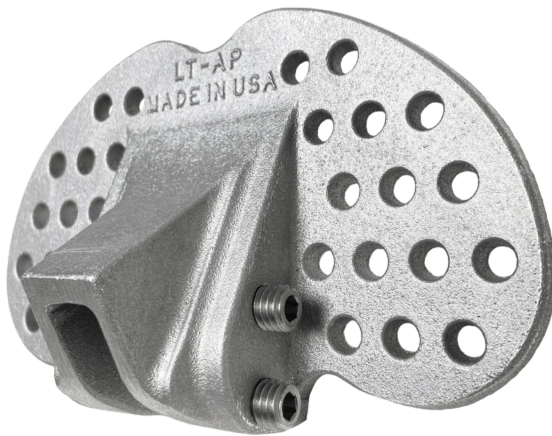

November 2021

LIFETIME TOOL® & BUILDING PRODUCTS LLC

FINEST QUALITY ROOFING COMPONENTS

News & Tips

Lifetime Tool® is pleased to announce several new stocking distributors for the month of October:

- Elite Roofing Supply - Colorado Springs, CO
- Universal Supply - Millsboro, DE
- ABC Supply - Centreville, MD
- ABC Supply - Port Orchard, WA
- ABC Supply - Sparks, NV

Lifetime Tool® is introducing an Architectural Profile Snow Guard!

screws.

Good news! The wait is almost over.. Lifetime Tool® & Building Products is coming out with an Architectural Profile Snow Guard to accommodate architectural panels and snap lock roofing systems!

The LT-AP400/500 will be available later this year. This piece has been highly anticipated in the field. Our customers have voiced a need for a larger gauge snow guard that is made in the USA, much like our LT200/LT300. Featuring the same technology, the LT-AP400/500 will also be made of Almag 35 with stainless steel set