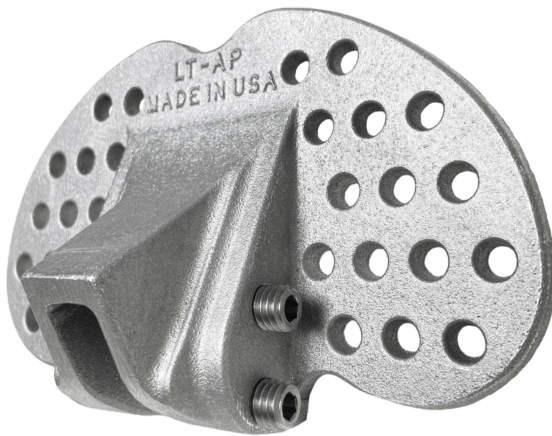

November 2021

LIFETIME TOOL® & BUILDING PRODUCTS LLC

FINEST QUALITY ROOFING COMPONENTS

News & Tips

Lifetime Tool® is pleased to announce several new stocking distributors for the month of October:

- Elite Roofing Supply - Colorado Springs, CO
- Universal Supply - Millsboro, DE
- ABC Supply - Centreville, MD
- ABC Supply - Port Orchard, WA
- ABC Supply - Sparks, NV

Lifetime Tool® is introducing an Architectural Profile Snow Guard!

screws.

Good news! The wait is almost over.. Lifetime Tool® & Building Products is coming out with an Architectural Profile Snow Guard to accommodate architectural panels and snap lock roofing systems!

The LT-AP400/500 will be available later this year. This piece has been highly anticipated in the field. Our customers have voiced a need for a larger gauge snow guard that is made in the USA, much like our LT200/LT300. Featuring the same technology, the LT-AP400/500 will also be made of Almag 35 with stainless steel set